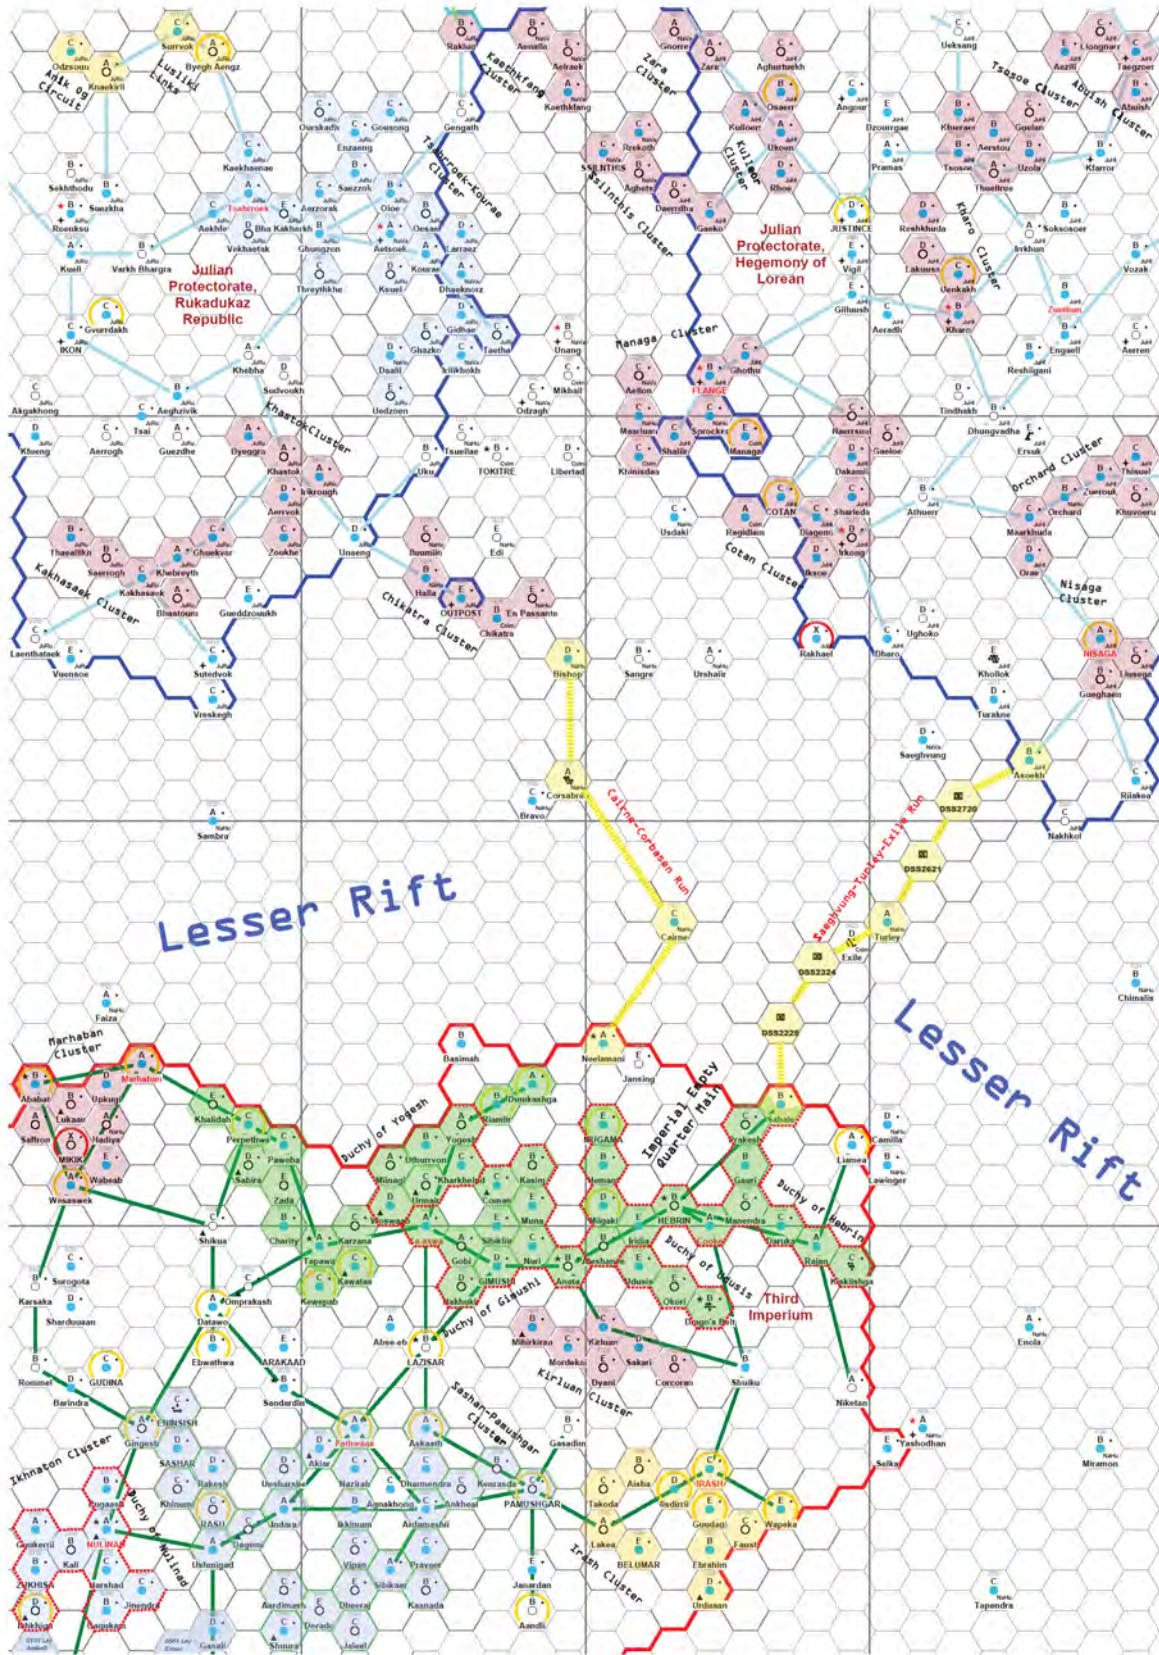

Empty Quarter