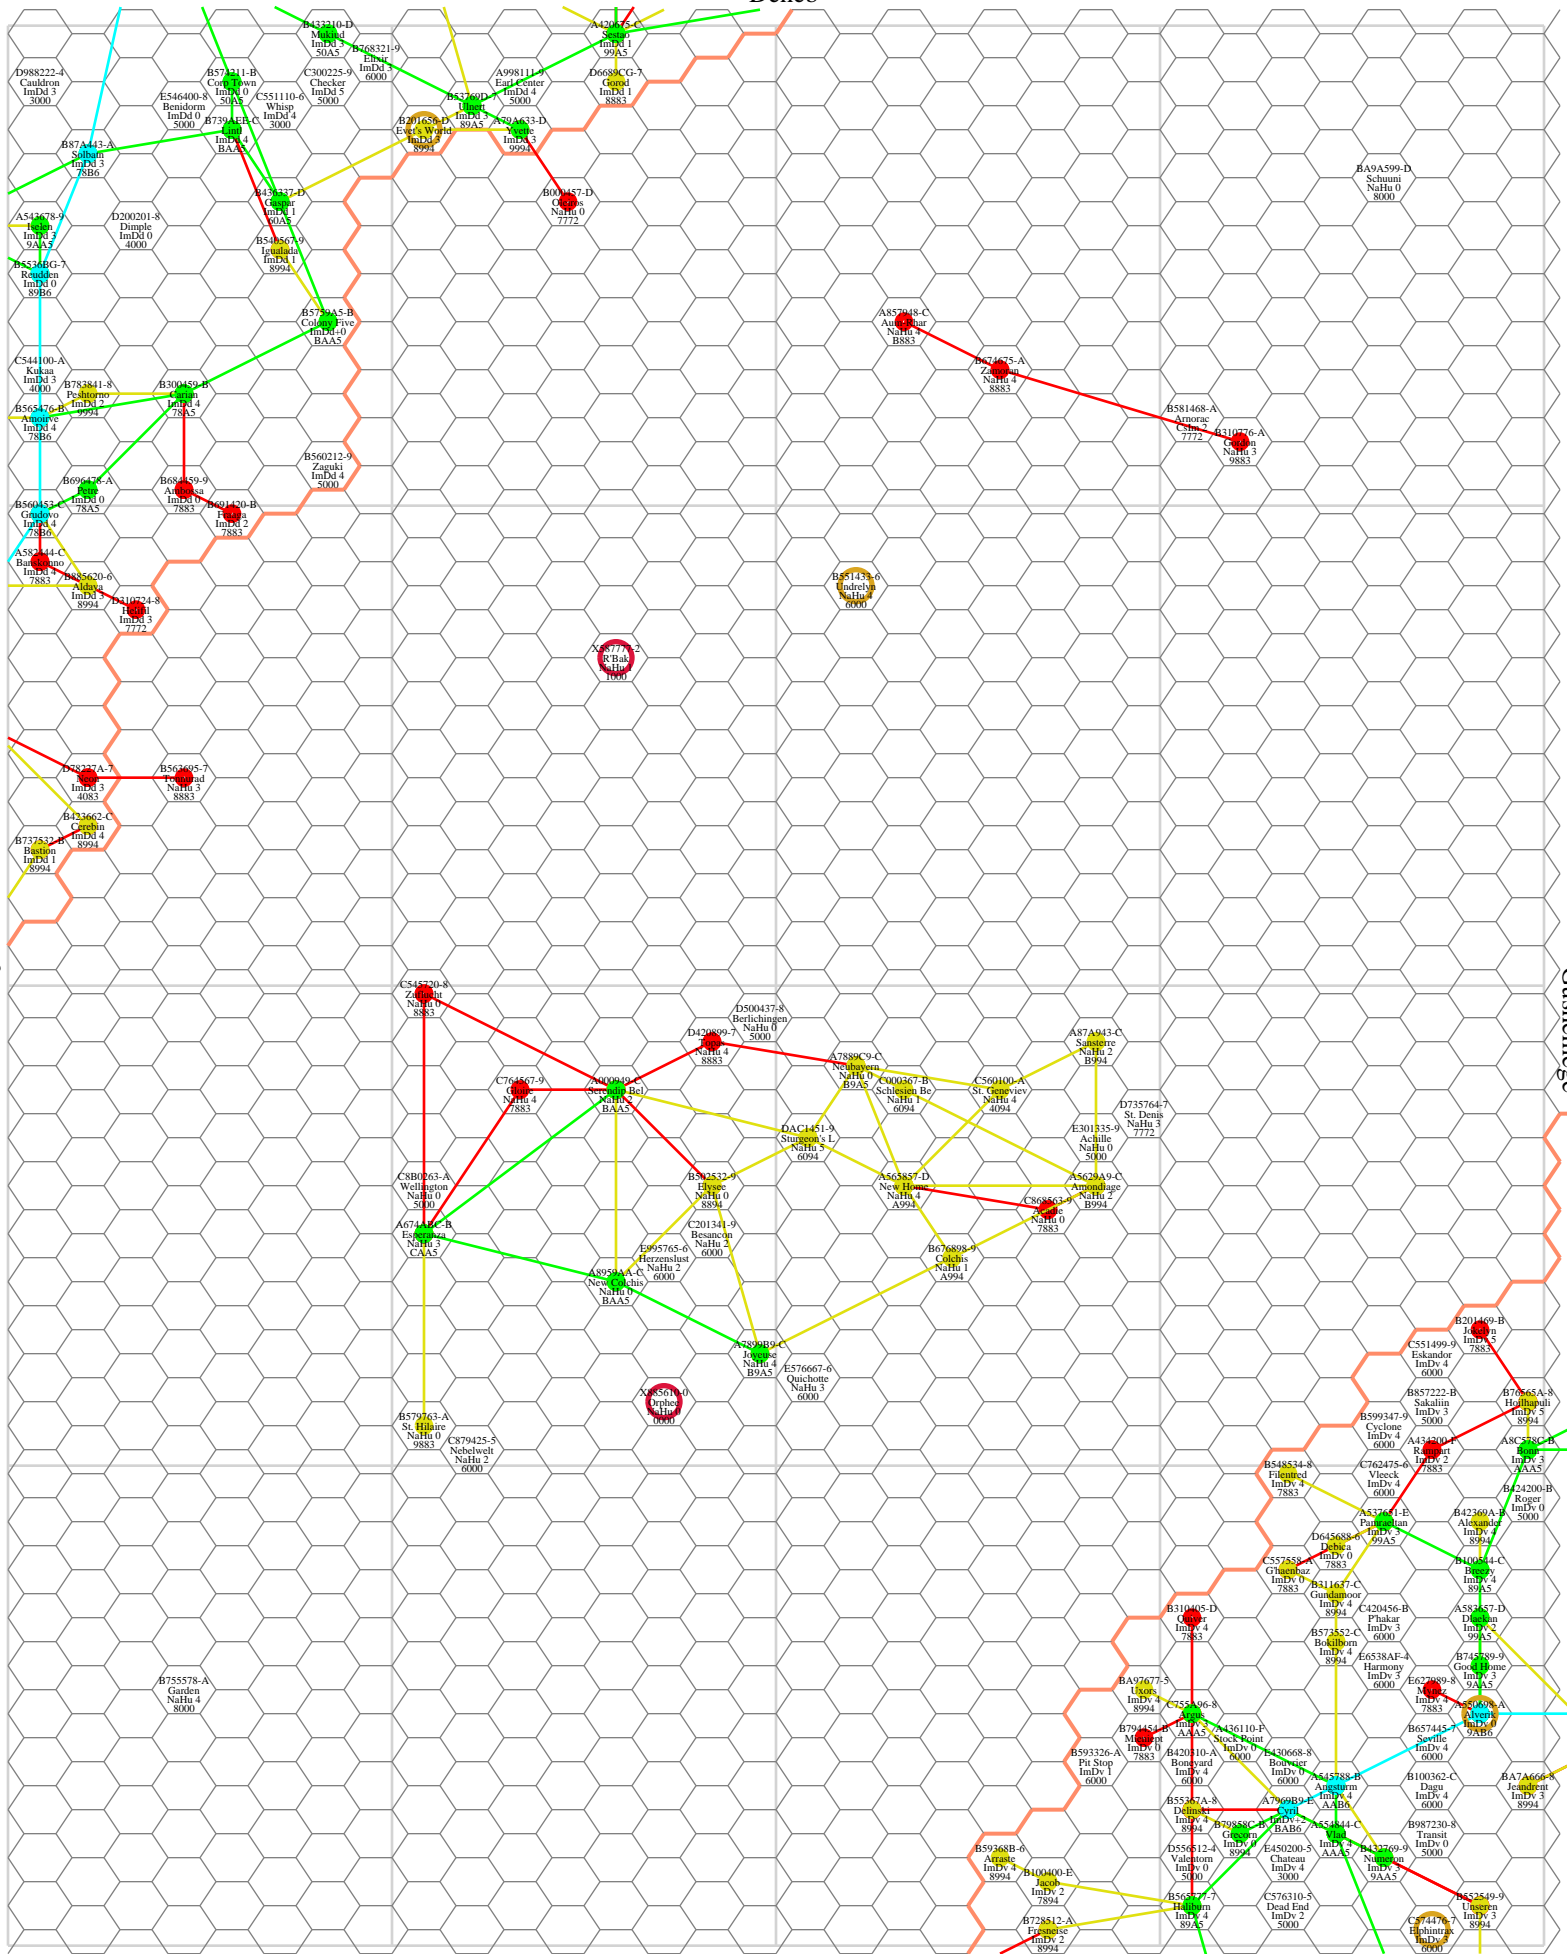

Reft Sector

Deneb

Trojan Reach

Gushenege

Verge