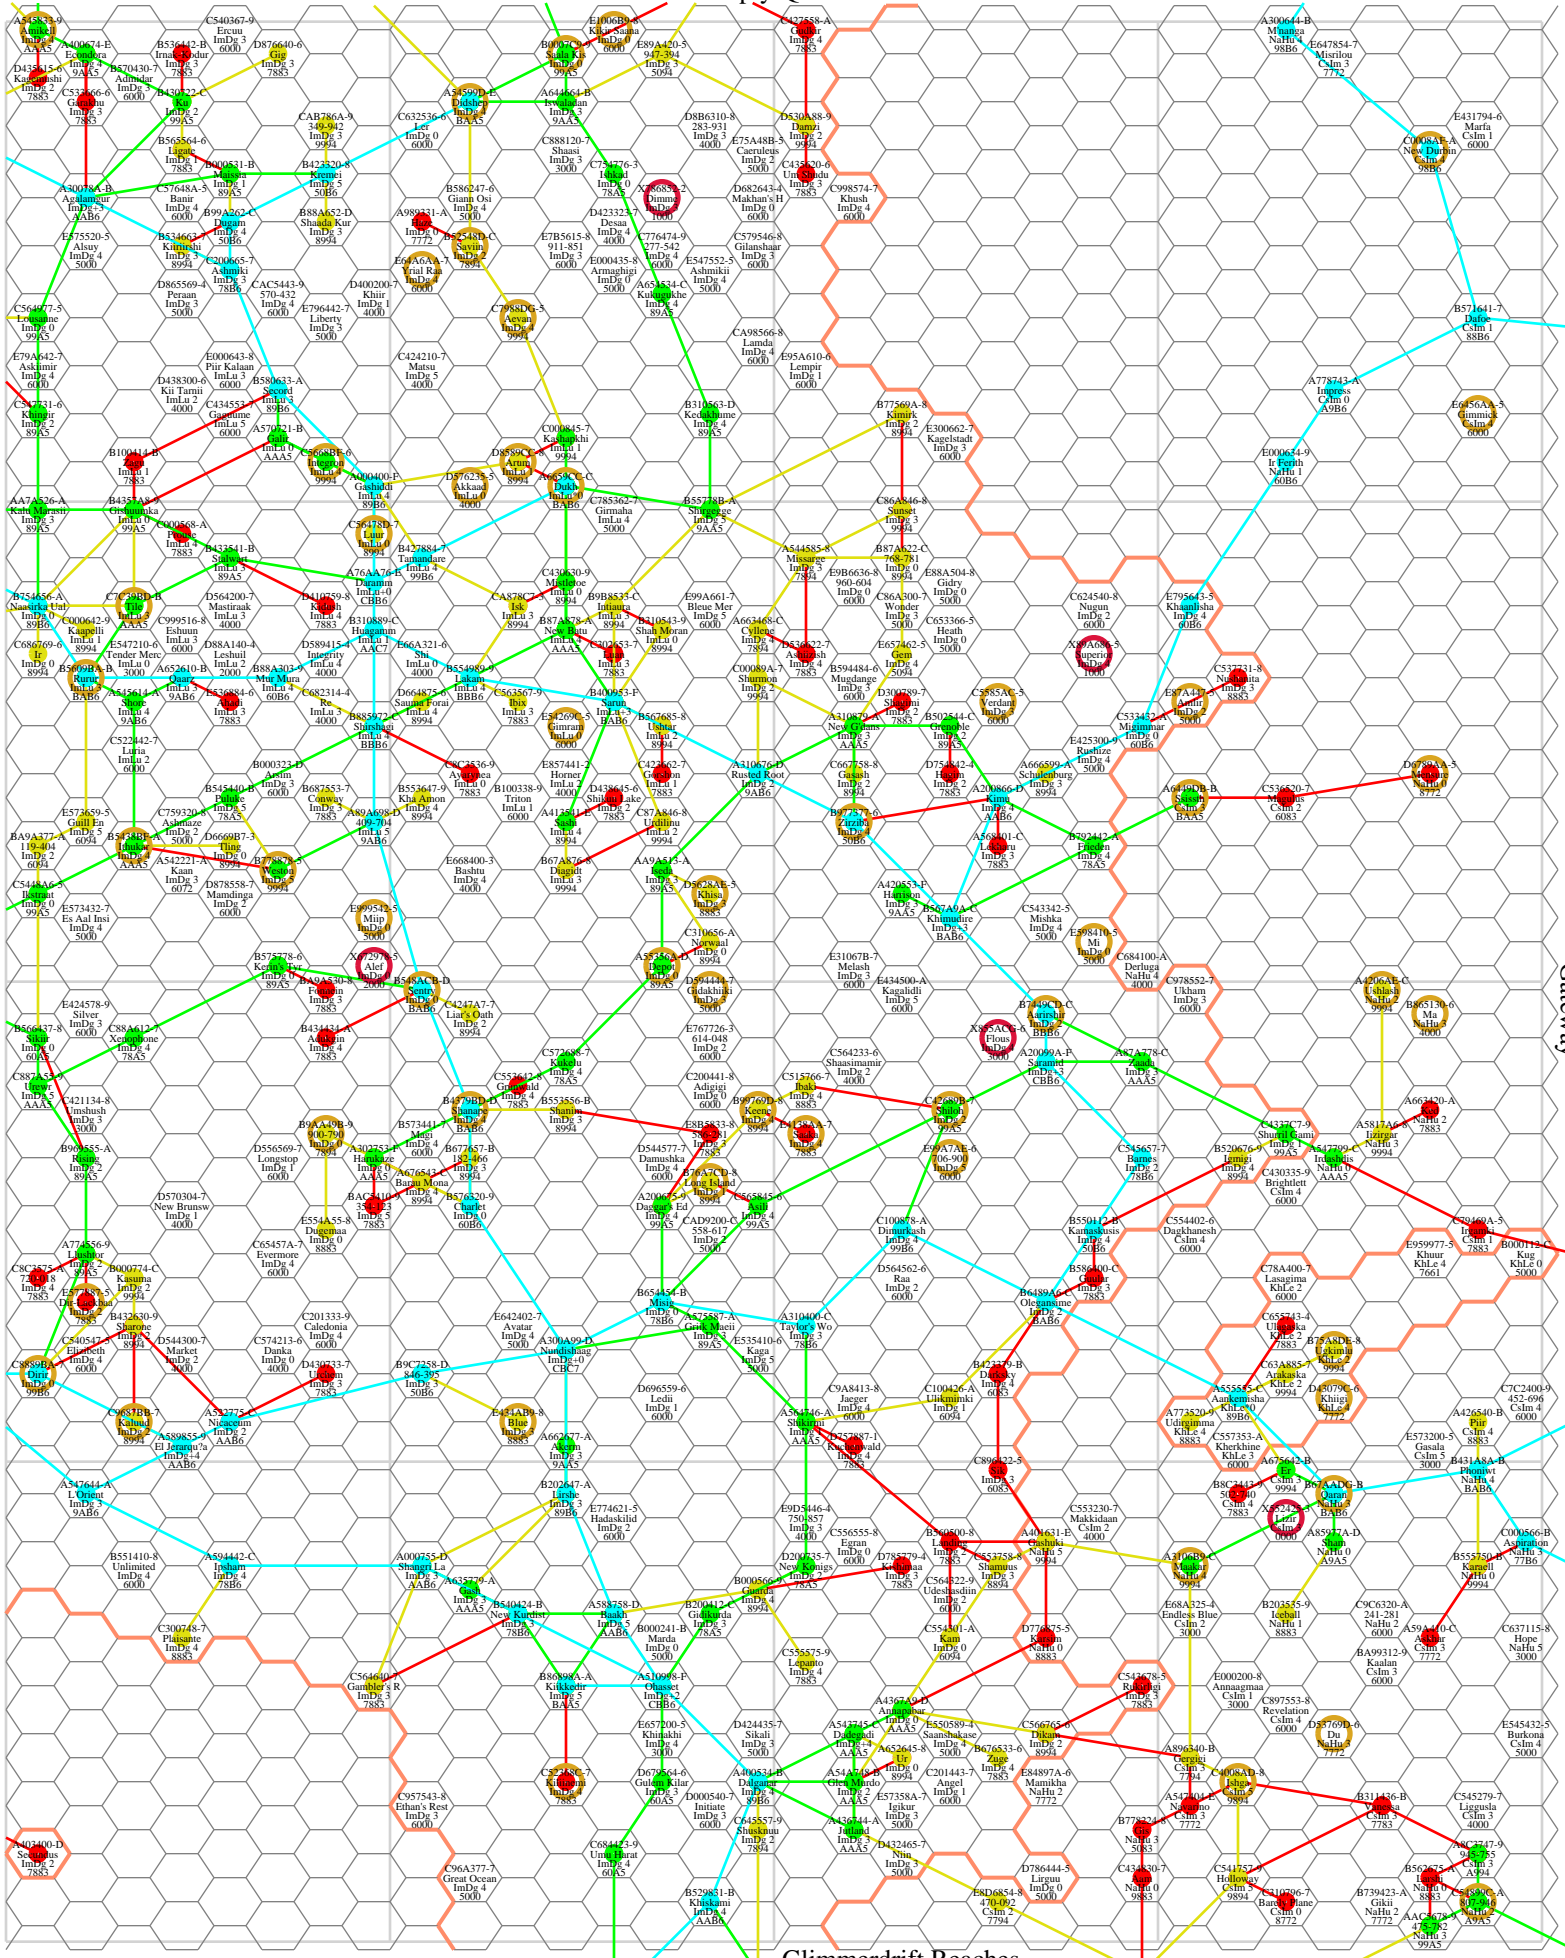

# Ley Sector

Empty Quarter

Forast

Gateway

Glimmerdrift Reaches