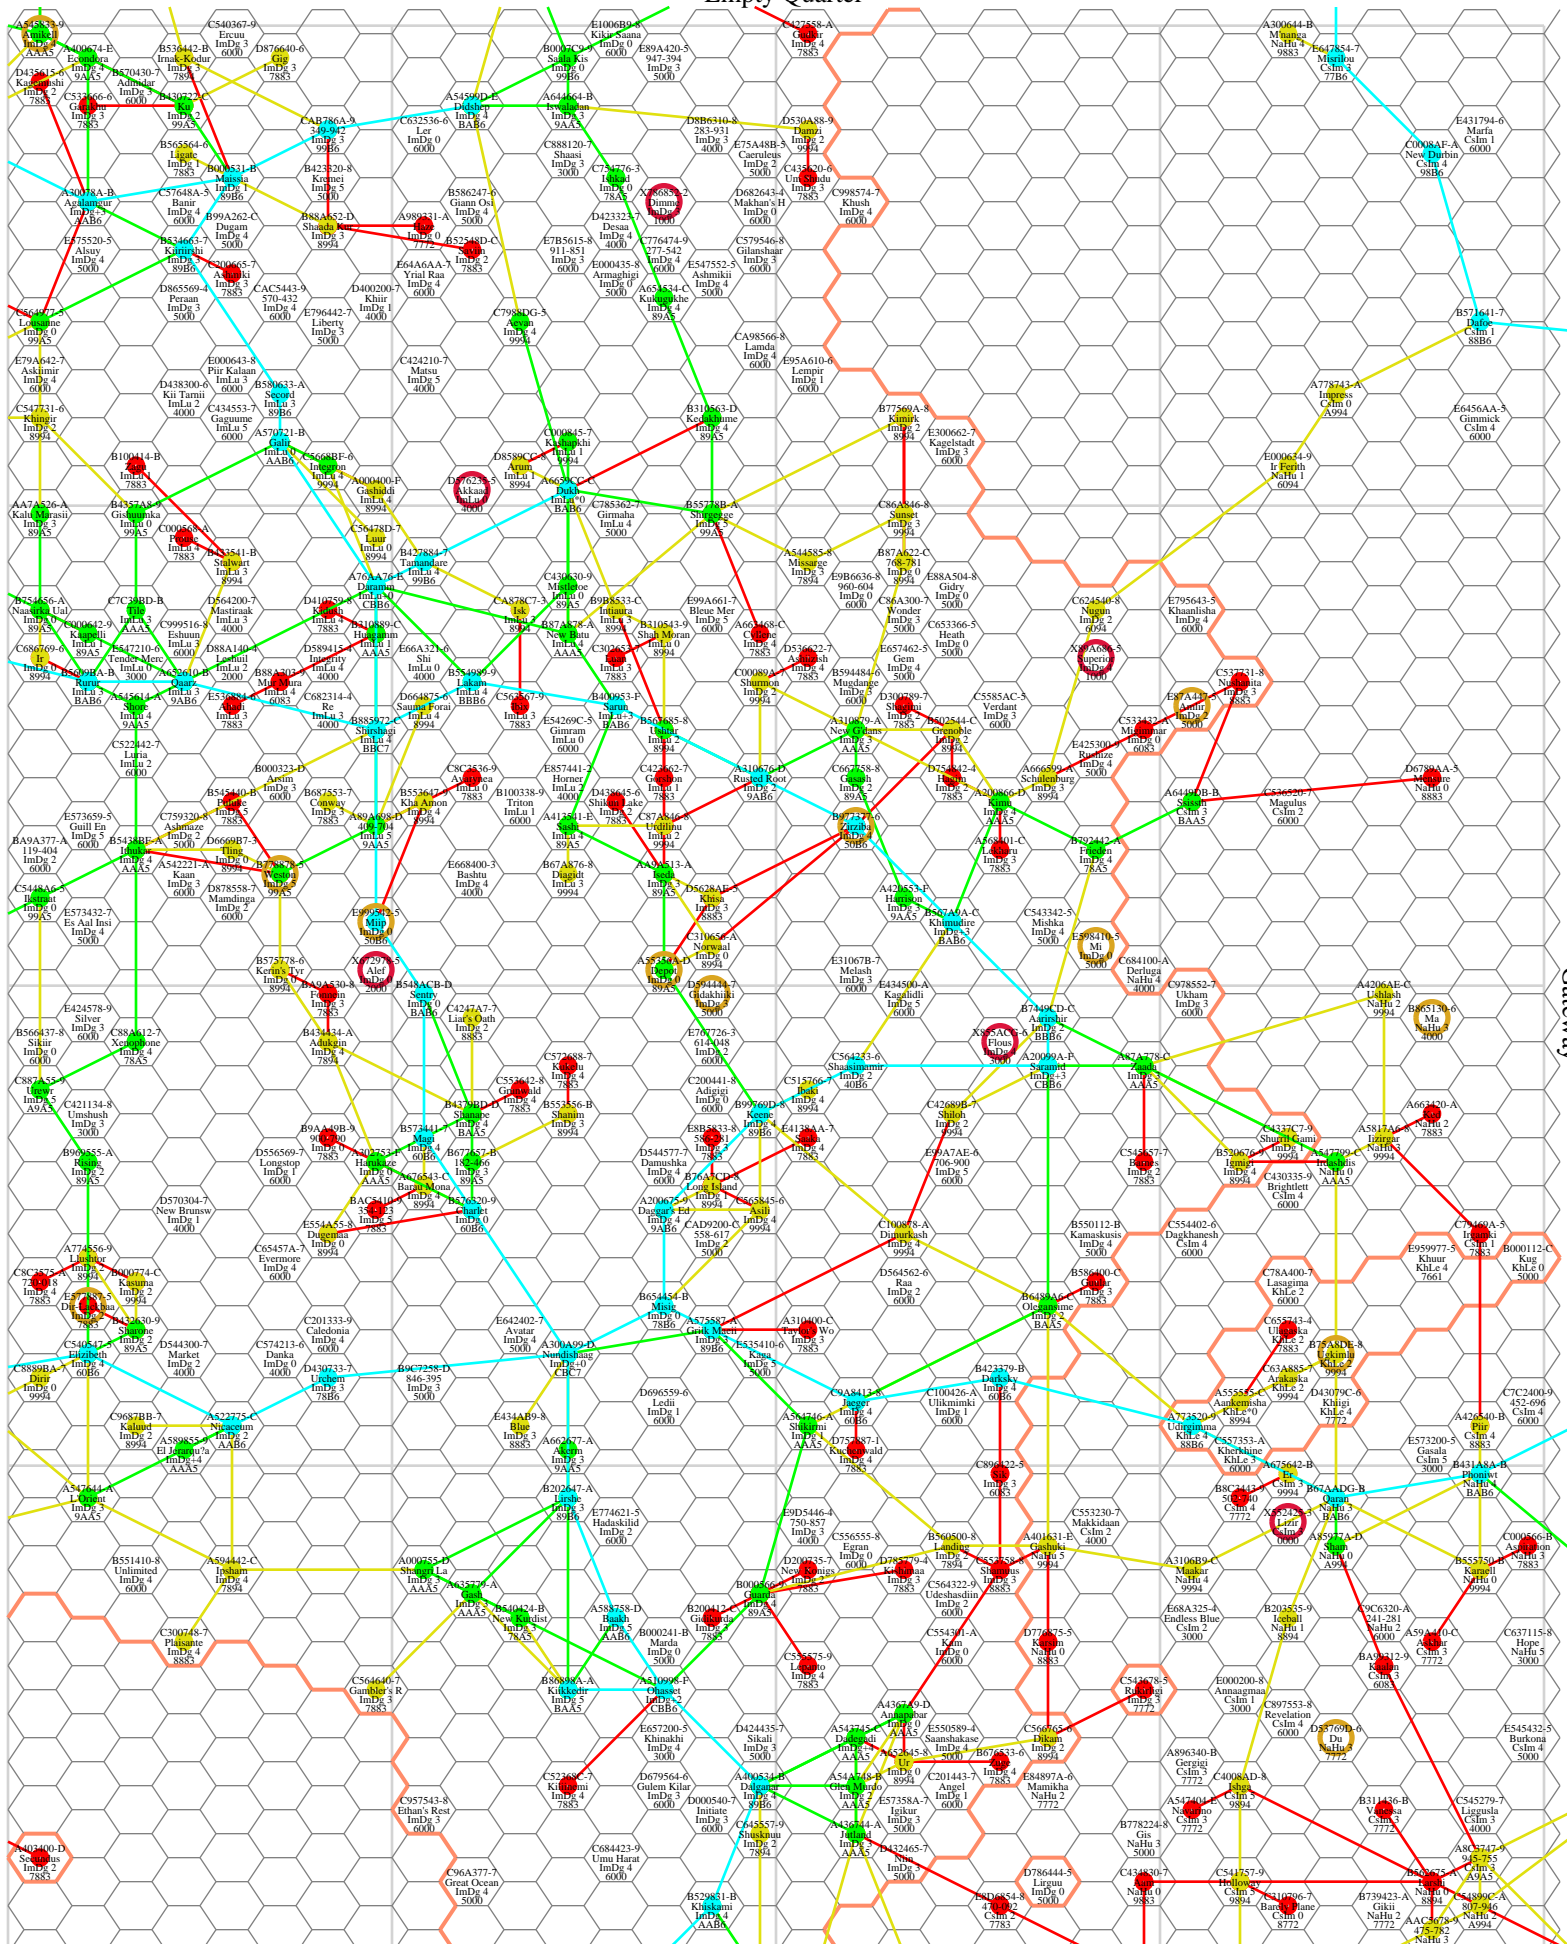

Ley Sector

Empty Quarter

Fornast

Gateway

Glimmerdrift Reaches