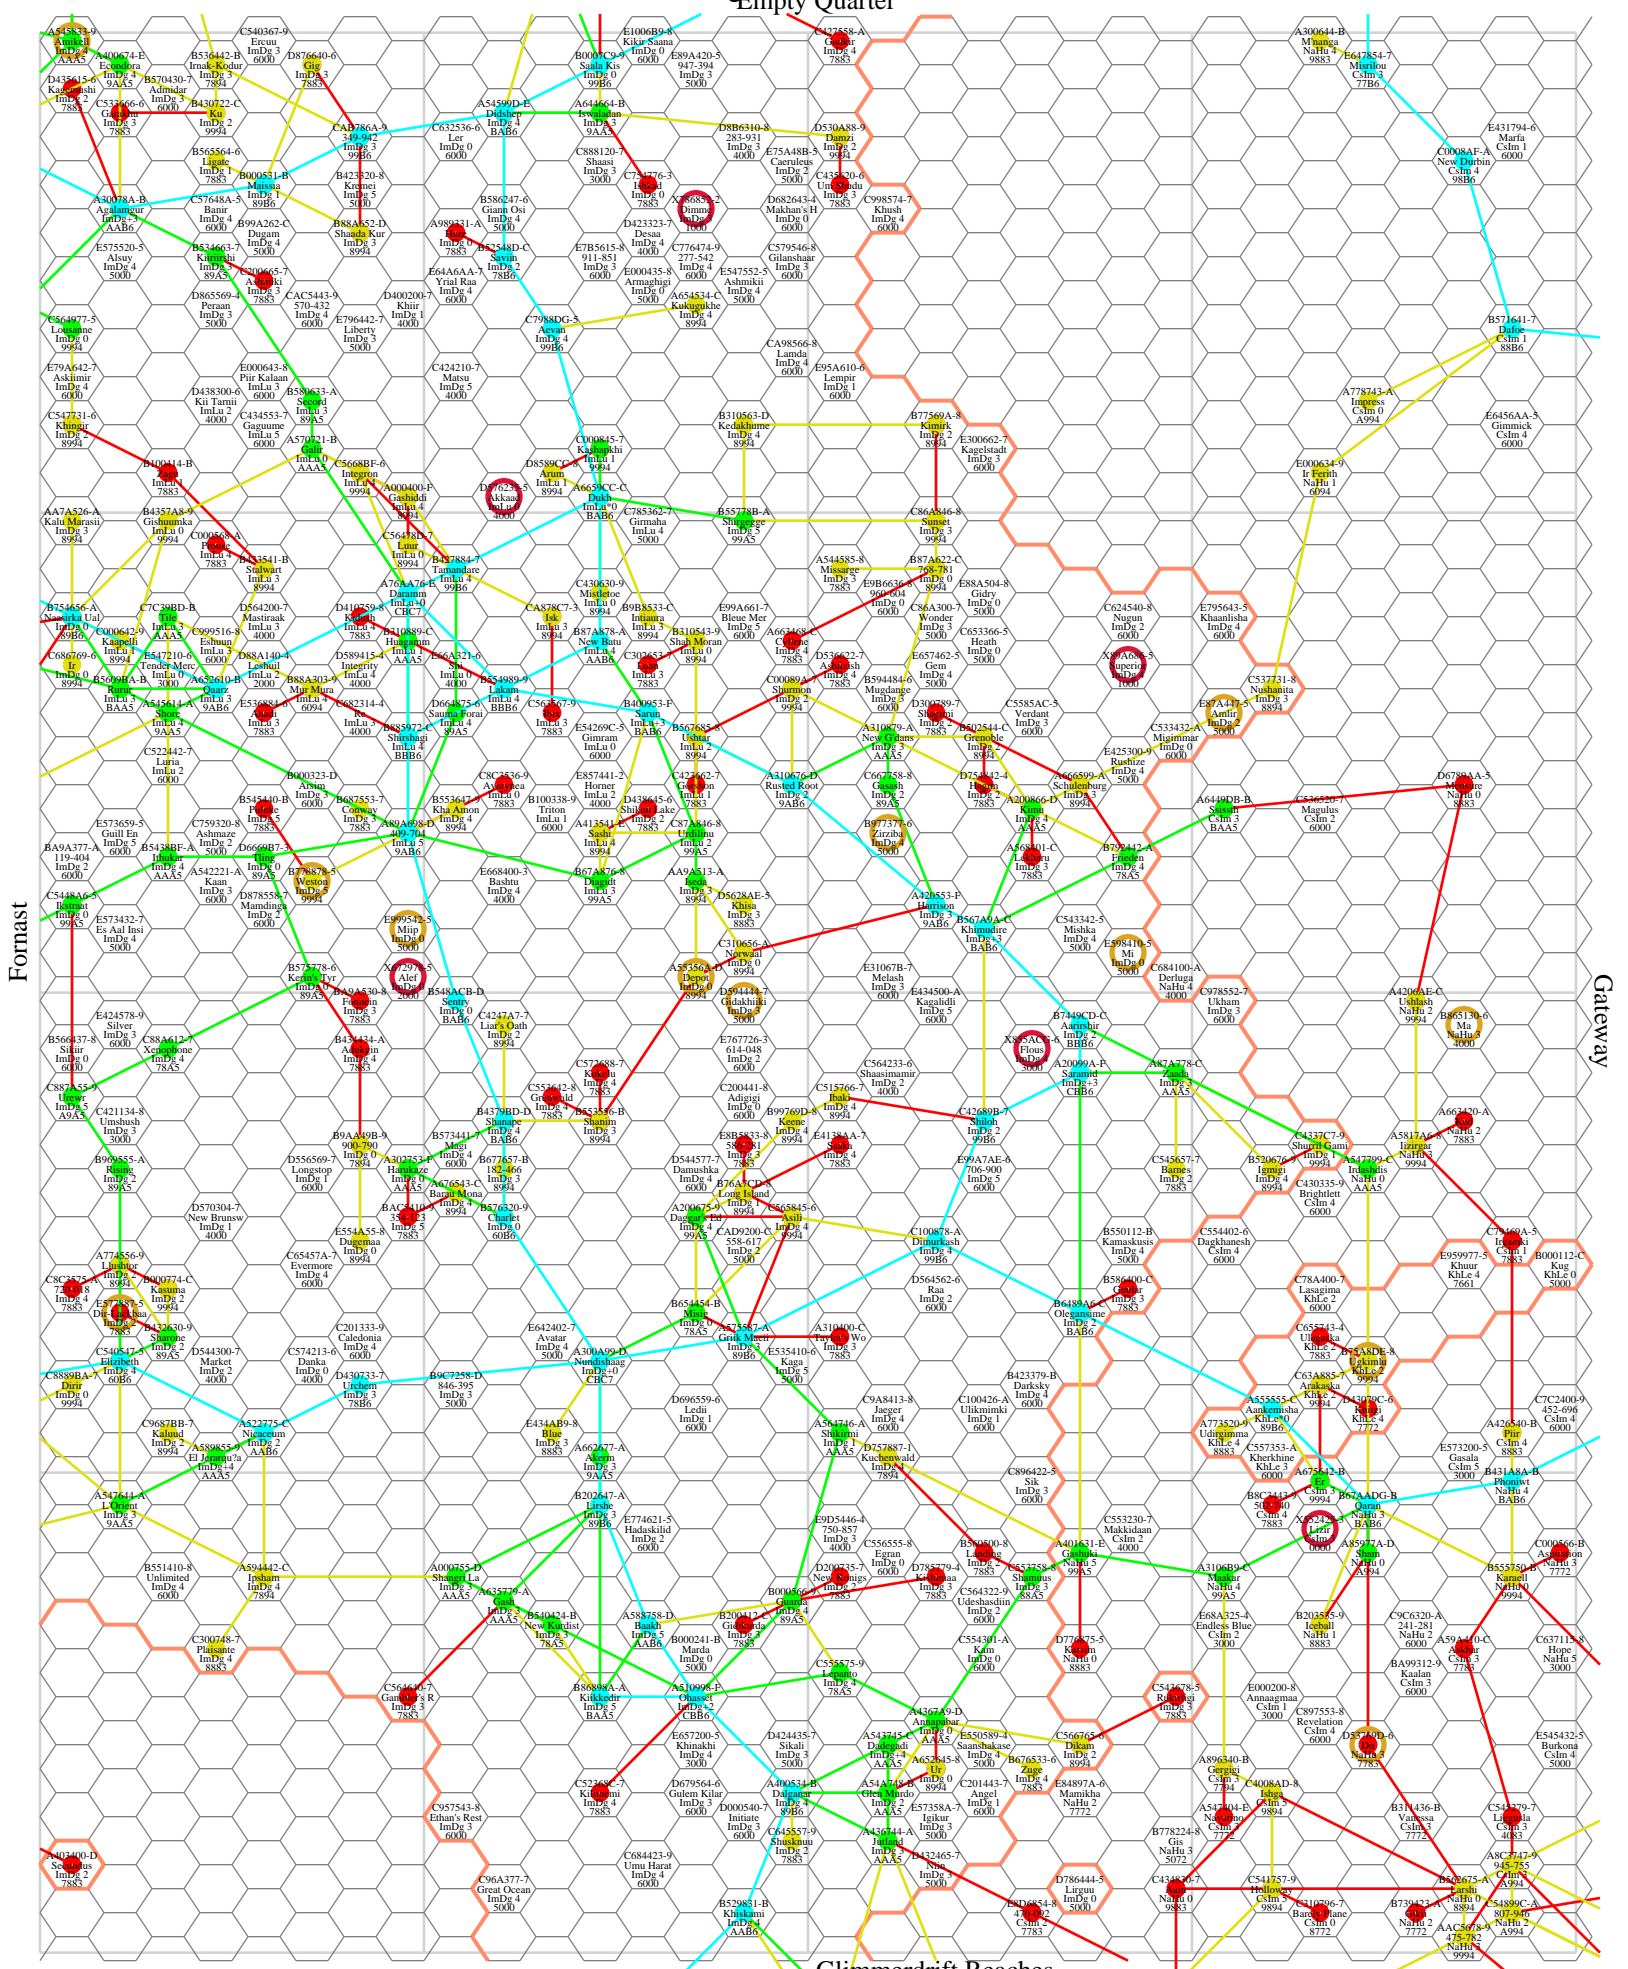

Ley Sector

Empty Quarter

Fornast

Gateway

Glimmerdrift Reaches