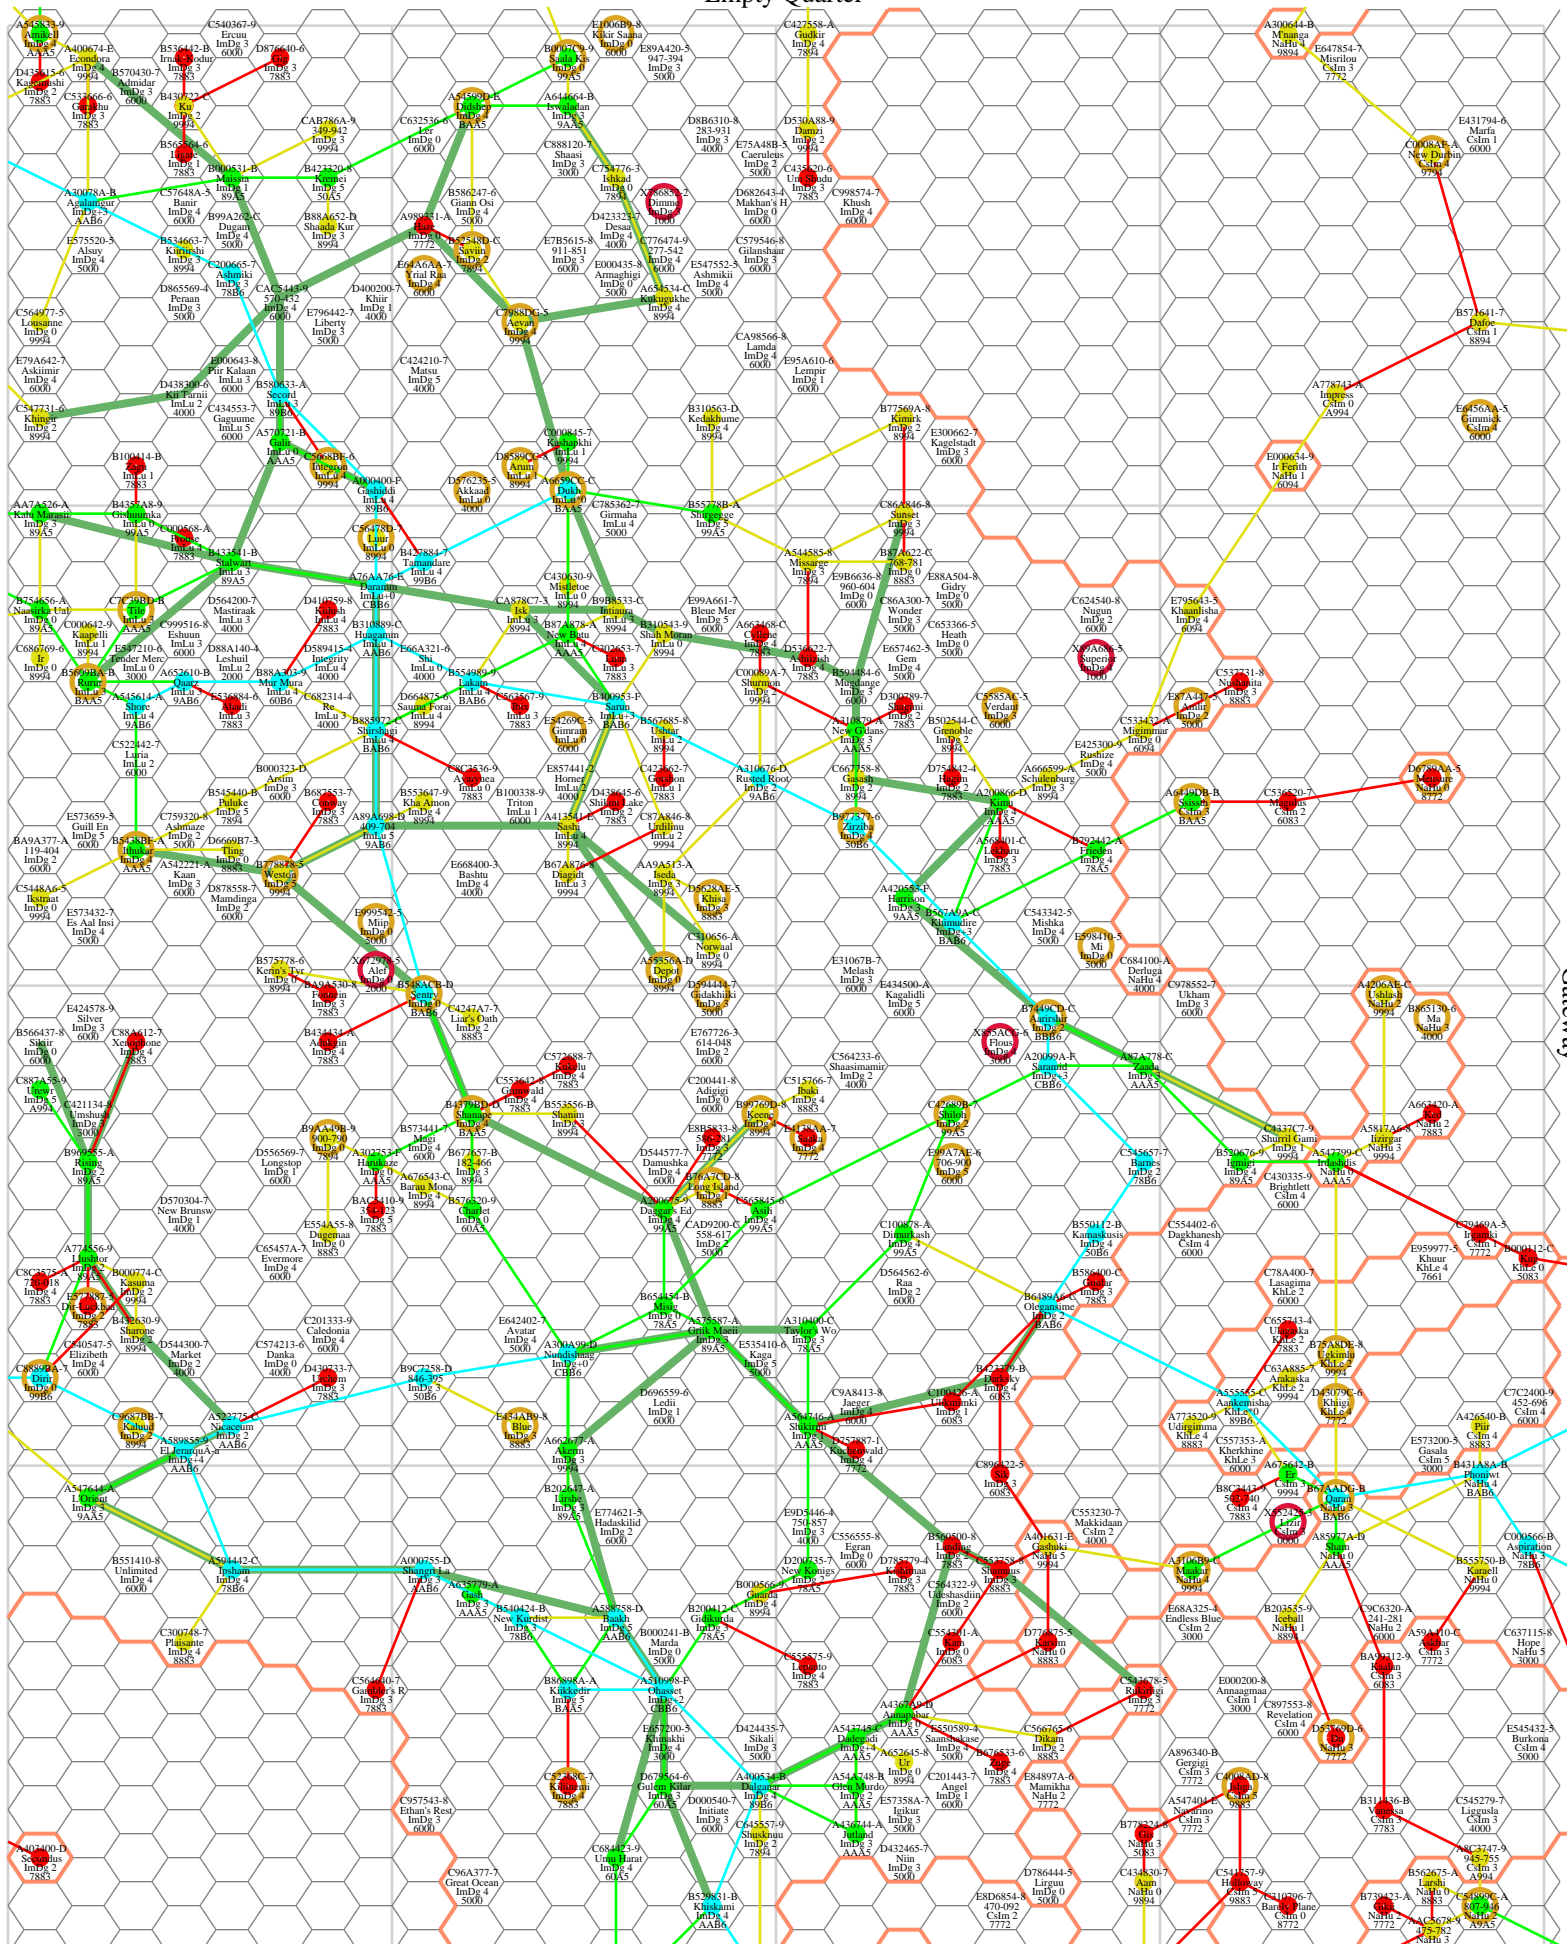

Ley Empty Quarter

Fornast

Gateway

Glimmerdrift Reaches